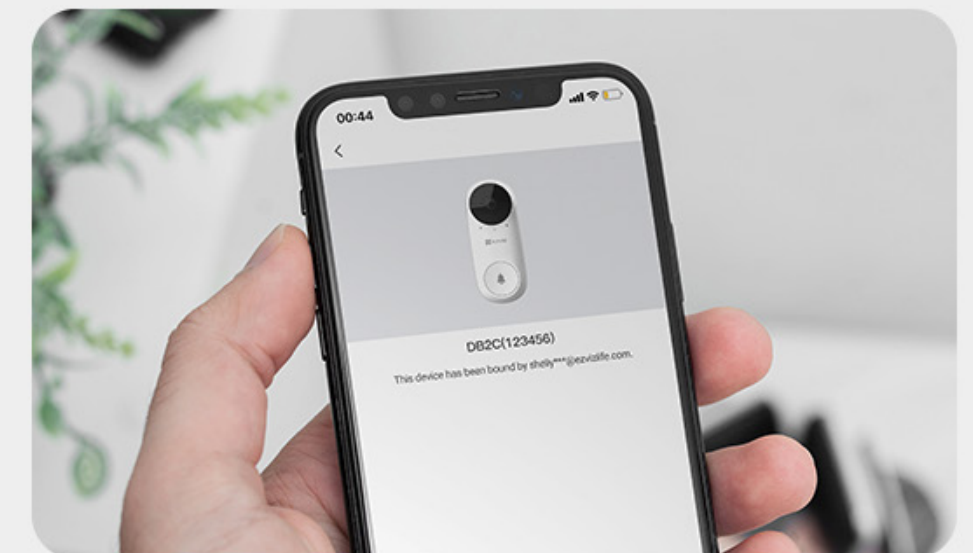

## Real-time two-way talk.

---

Never miss a visit from friends, deliveries, or takeaway! With its built-in microphone and speaker, the video doorbell lets you instantly talk with the person at the door wherever you are via the EZVIZ App, helping you keep up with daily life.

## Double tamper-proof for better protection.

---

### Demolition alarm.

When the doorbell is forcibly removed, an alarm will sound and a message will be instantly sent to your mobile app.

\*The "Anti-tamper Alarm" function is on by default, but can be turned off in the app.

### Cloud account binding.

The doorbell is bound to the cloud account, and cannot be reused unless the owner unbinds it. Stealing the doorbell renders it useless.