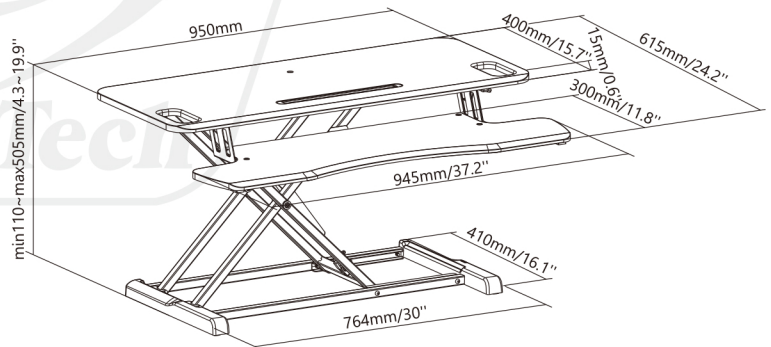

SHS28-02N

Sit-stand Desktop Workstation

A Sleek design combined with strong holding power

DESKTOP RATED
Weight Capacity
15kg/33lbs

KEYBOARD TRAY RATED
Weight Capacity
2kg/4.4lbs

Height-adjustable

Gas Spring

Smooth Gas Spring Height Adjustment accommodates most users.

Easy Squeeze Handle adjusts the height in a snap.

Extra Storage Slot for phone, tablet and other accessories.