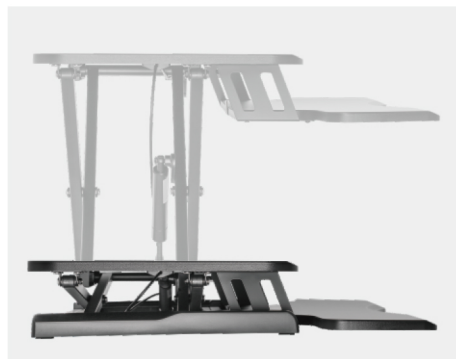

SHS28-02N

Sit-stand Desktop Workstation

A Sleek design combined with strong holding power

DESKTOP RATED
Weight Capacity
15kg/33lbs

KEYBOARD TRAY RATED
Weight Capacity
2kg/4.4lbs

Height-adjustable

Gas Spring

Smooth Gas Spring Height Adjustment accommodates most users.

Easy Squeeze Handle adjusts the height in a snap.

Extra Storage Slot for phone, tablet and other accessories.