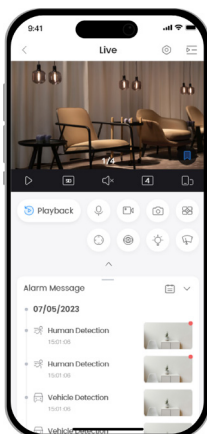

2MP Fixed-focal Wi-Fi Bullet Network Camera

DH-F2C-LED-K

Series Overview

The Bullet Series, which is under the Dahua Wireless series, are cameras that are not only easy to install and operate, but also perform outstandingly and are cost-effective. They capture sharp, detailed images of scenes in high definition and offer powerful functions, such as AI human detection, to accurately trigger alarms. Information is also synchronously sent to your phone to keep you up-to-date. With its IP67 rating, these cameras are able to withstand harsh environments, making them highly suitable for use in small and medium-sized settings such as small-sized retail stores.

2MP

Clear images with sharp details

AI Human Detection

Focuses on what matters and reduces false alarms

Full-color

Captures full-color details

SD Card

Low-cost storage

IP67 Protection

Withstands harsh environments

H.265

Advanced H.265 compression technology

DMSS App

Easy to use

Upgrade Your Experience with DMSS

Dahua Mobile Security Surveillance (DMSS) is a professional remote surveillance management platform that offers remote monitoring, device migration, and sharing. When connected to the internet, the platform provides real-time alerts to improve surveillance efficiency and grant flexibility in security management.

Specifications

Camera

Image Sensor	1/3" CMOS
Max. Resolution	1920 (H) × 1080 (V)
Electronic Shutter Speed	Auto/Manual 1/3 s–1/100,000 s
Illumination Distance	Up to 30 m (98.53 ft)
Illuminator On/Off Control	Auto
Illuminator Number	2 (Warm light)
Max. Aperture	F1.6
Field of View	2.8 mm: H: 98°; V: 55°; D: 115° 3.6 mm: H: 78°; V: 41°; D: 94°