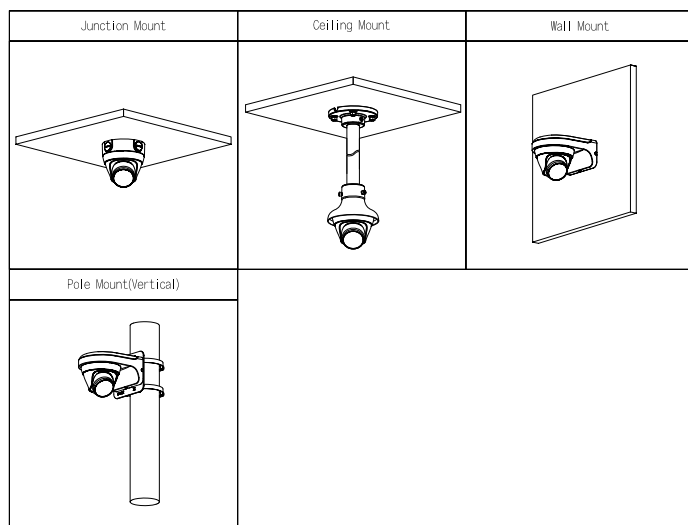

Power Consumption	Basic: 2.1 W (12 VDC); 3 W (PoE) Max. (WDR+H.265+ warm light intensity): 4.3 W (12 VDC); 5.3 W (PoE)
Environment	
Operating Temperature	-40 °C to +55°C (-40 °F to +131 °F)
Operating Humidity	≤95%
Storage Temperature	-40 °C to +60 °C (-40 °F to +140 °F)
Protection	IP67
Structure	
Casing Material	Inner core: Metal + Plastic Cover: Plastic Decoration ring: Plastic Pedestal: Plastic
Product Dimensions	85.5 mm × Φ109 mm (3.37" × Φ4.29")
Net Weight	0.24 kg (0.53 lb)
Gross Weight	0.37 kg (0.82 lb)

Ordering Information		
Type	Model	Description
4MP Camera	DH-IPC-HDW1439T1-A-LED-S4	4MP Entry Full-color Fixed-focal Eyeball Network Camera
Accessories (Optional)	PFA136	Junction Box
	PFB203W	Wall Mount Bracket
	PFA152-E	Pole Mount Bracket
	PFA106	Mount Adapter
	PFB220C	Ceiling Mount Bracket
	PFM321D	12 VDC 1A Power Adapter
	PFM900-E	Integrated Mount Tester

Accessories

Optional:

PFM900-E
Integrated Mount Tester